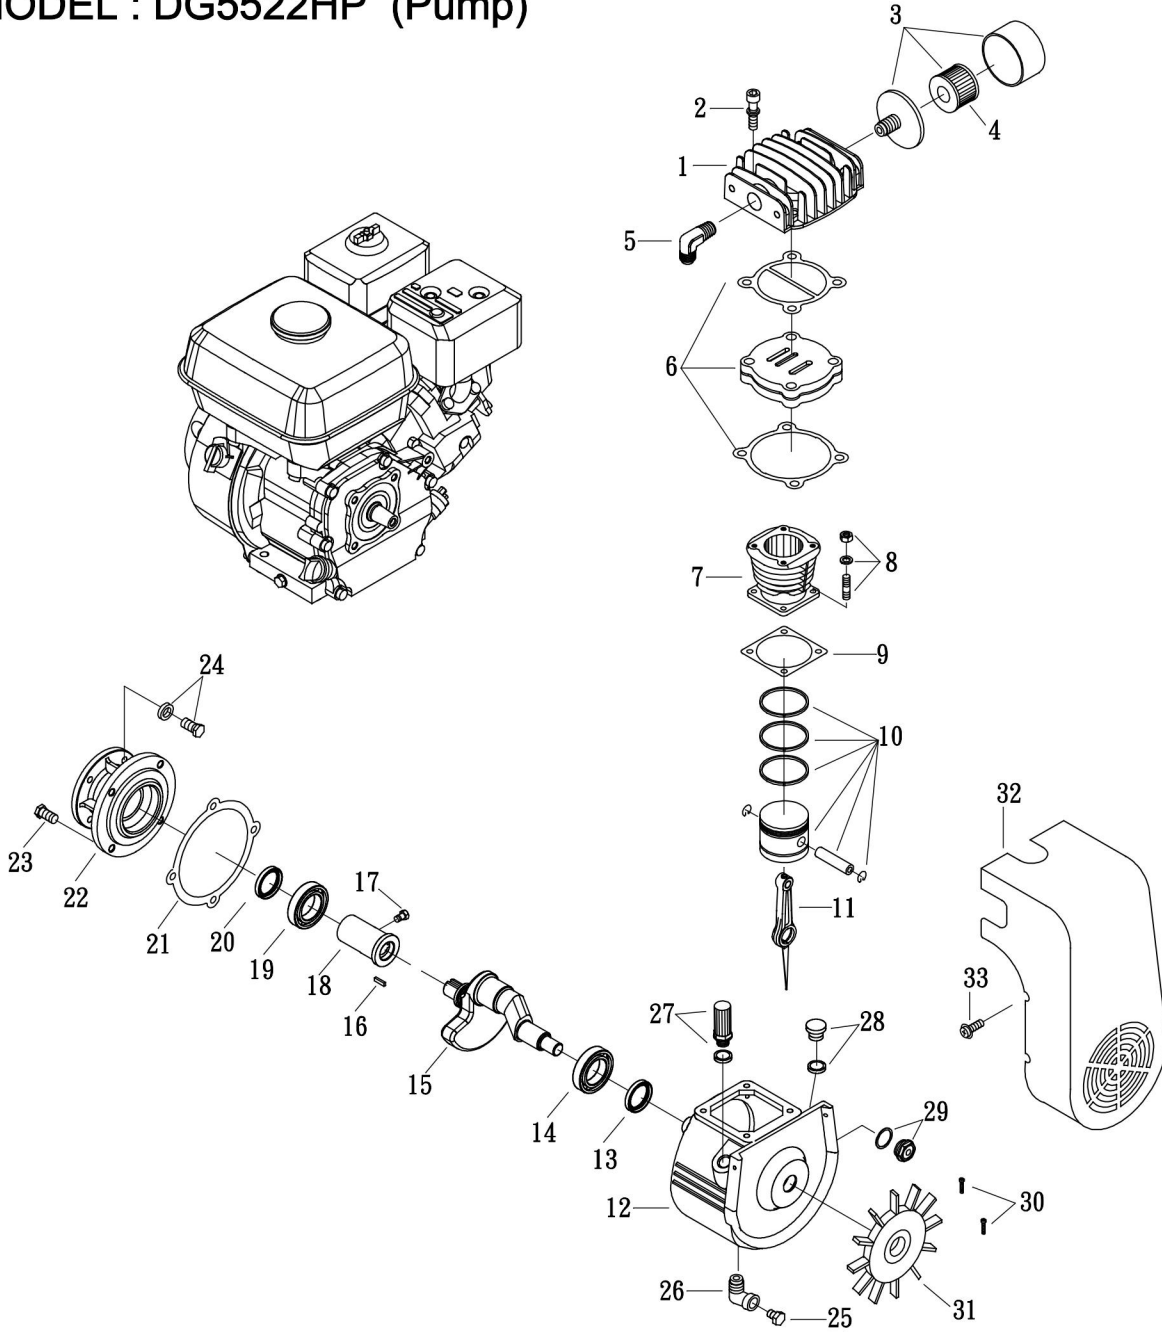

MODEL : DG5522HP (Pump)

SPARE PARTS LIST

NO : MP-1811

REF. NO.	DESCRIPTION	PART NO.	QTY.	REF. NO.	DESCRIPTION	PART NO.	QTY.
1	Cylinder head	3101042	1	18	Bushing	3156106	1
2	Allen bolt set	3B01-M06*040V	4	19	Bearing	2N35-6206Z	1
3	Air filter	2140037	1	20	Oil seal	2N50-TC30*55*11	1
4	Filter element	2142021	1	21	Rear bearing seat gasket	2G06-025	1
5	Exhaust elbow	2N06-04T04H	1	22	Frange	3156009	1
6	In. & Ex. valve assembly	3B13-K50B51C	1	23	Hexagon bolt set	3B00-SM08*025V	4
7	Cylinder	3201036G	1	24	Hexagon bolt set	3B00-SW025S*10V	4
8	Double head screw set	3B11-001-A	4	25	Oil draining plug	2N33-002	1
9	Cylinder gasket	2G04-002	1	26	Elbow	2N08-02T02TEC	1
10	Piston rod set	3B3-5122	1	27	Dipstick set	2339013A	1
11	Rod set	3B33-H1022	1	28	Oil filling plug set	2319003A	1
12	Crankcase	3301109V	1	29	Oil sight gauge set	2303013A	1
13	Oil seal	2N50-TC20*40*07	1	30	Hexagon bolt set	2B01-M06*016	2
14	Bearing	2N35-6204Z	1	31	Cooling fan	2336044	1
15	Crankshaft & balancer	3304126	1	32	Fan cover	2337002	1
16	Pulley key	2N47-5*7*20	1	33	Round head bolt	2B02-FM5*010WB	4
17	Bolt	2B07-SM08*10	3				