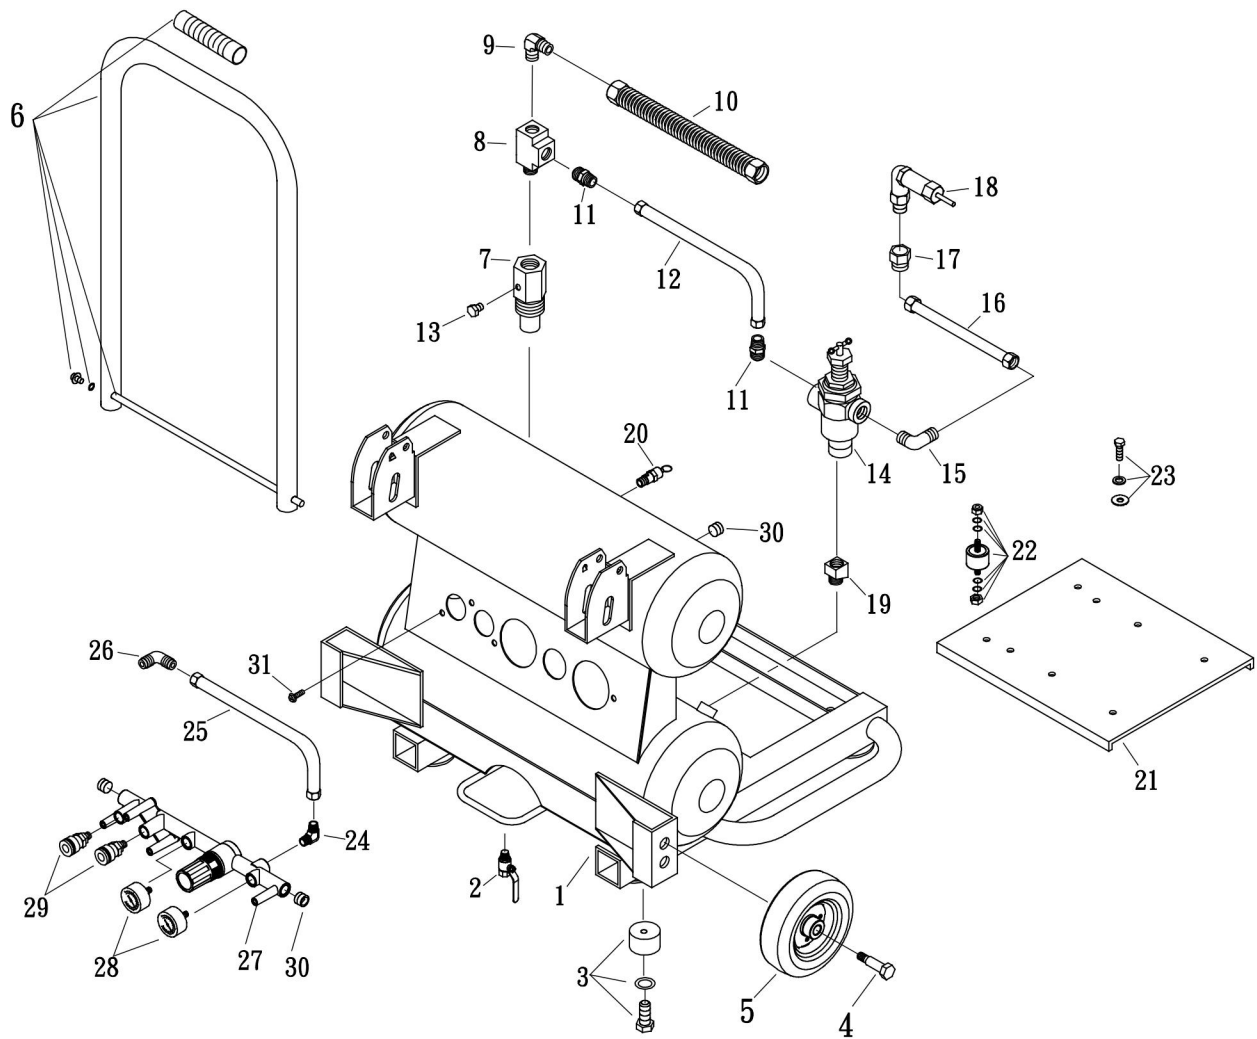

MODEL :DG5522HP (Receive Tank)

SPARE PARTS LIST

NO : MP-1906

REF. NO.	DESCRIPTION	PART NO.	QTY.	REF. NO.	DESCRIPTION	PART NO.	QTY.
1	Air tank	3401798A	1	17	Exhaust tube nut	2B23-CW02FPU	1
2	Ball valve	2413014N	1	18	Idling device	2423030	1
3	Rubber pad set	3433015-A	5	19	Elbow	2N08-02T02TEC45	1
4	Tank wheel bolt	2418005	2	20	Pressure relief valve	2406018A	1
5	Tank wheel	2402042B	1	21	Base	3403174	1
6	Grip set	3432084A-A	1	22	Feet block	3439040-B	4
7	Check valve	2414013	1	23	Hexagon bolt set	3B00-SM08*045V	1
8	Brass three way pipe	2N03-C222N	1	24	Exhaust elbow	2N06-03T03H	1
9	Exhaust elbow	2N06-02T04HC	1	25	Exhaust tube set	3B2-03*250N	1
10	Exhaust safe tube	2T02-04*0340	1	26	Exhaust elbow	2N06-02T03HS	1
11	Nipple	2N01-012	2	27	Exhaust manifold	2408028	1
12	Tube set	3B2-03*170N	1	28	Pressure gauge	2D12-20D14KS	2
13	Plug	2N33-001	1	29	Quick coupler	07MS01/4M-B	2
14	Unloading valve	2407017	1	30	Plug	2B14-ST02E	3
15	Elbow	2N16-C01TW02M	1	31	Hexagon bolt set	2B00-FM06*012W	4
16	Nylon tube	3T03-W02*1000G	1